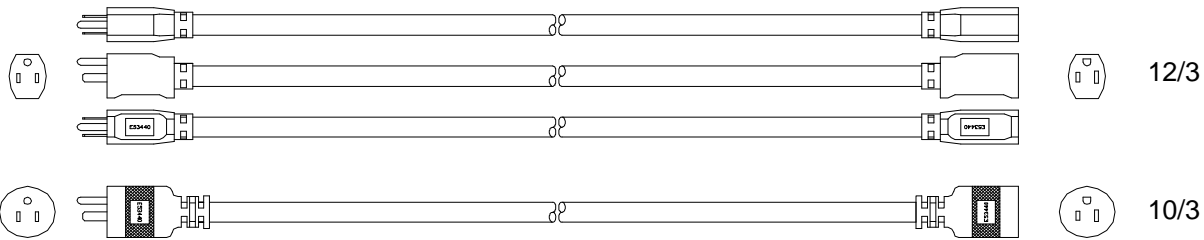

## PRODUCT SPECIFICATION

**CATALOG NUMBER:** See table below  
**DESCRIPTION:** SJTW extension cord with power indicator light in the cord connector  
**APPROVALS:** UL Listed and CSA Certified (16-12 ga) or CUL Listed Outdoor Use Cord Set

### CONSTRUCTION PARAMETERS:

Cable type: SJTW  
 Conductor: See table below  
 Cable jacket material: PVC  
 Cable jacket color: Yellow  
 Overall cable O.D. (nom): See table below  
 Cord rating: Hard Usage per the National Electrical Code  
 Cable legend type: Indent print

*Note: Plug and cord connector style may vary*

Attachment plug configuration: NEMA 5-15P  
 Cord connector configuration: NEMA 5-15R  
 Plug and connector material: Clear PVC, with neon power indicator lamp in the cord connector

### ELECTRICAL AND ENVIRONMENTAL PROPERTIES:

Cable temperature rating: -40 to +60 °C  
 Nominal operating voltage: 125 VAC  
 Maximum operating current: See table below

Catalog no.	Gauge	Length	Conductor	Cable O.D.	Current rating
02587	12/3	25 ft	65/30 BC	0.420 in	15A
02588		50 ft			
02589		100 ft			
02687	10/3	25 ft	104/30 BC	0.567 in	
02688		50 ft			
02689		100 ft			